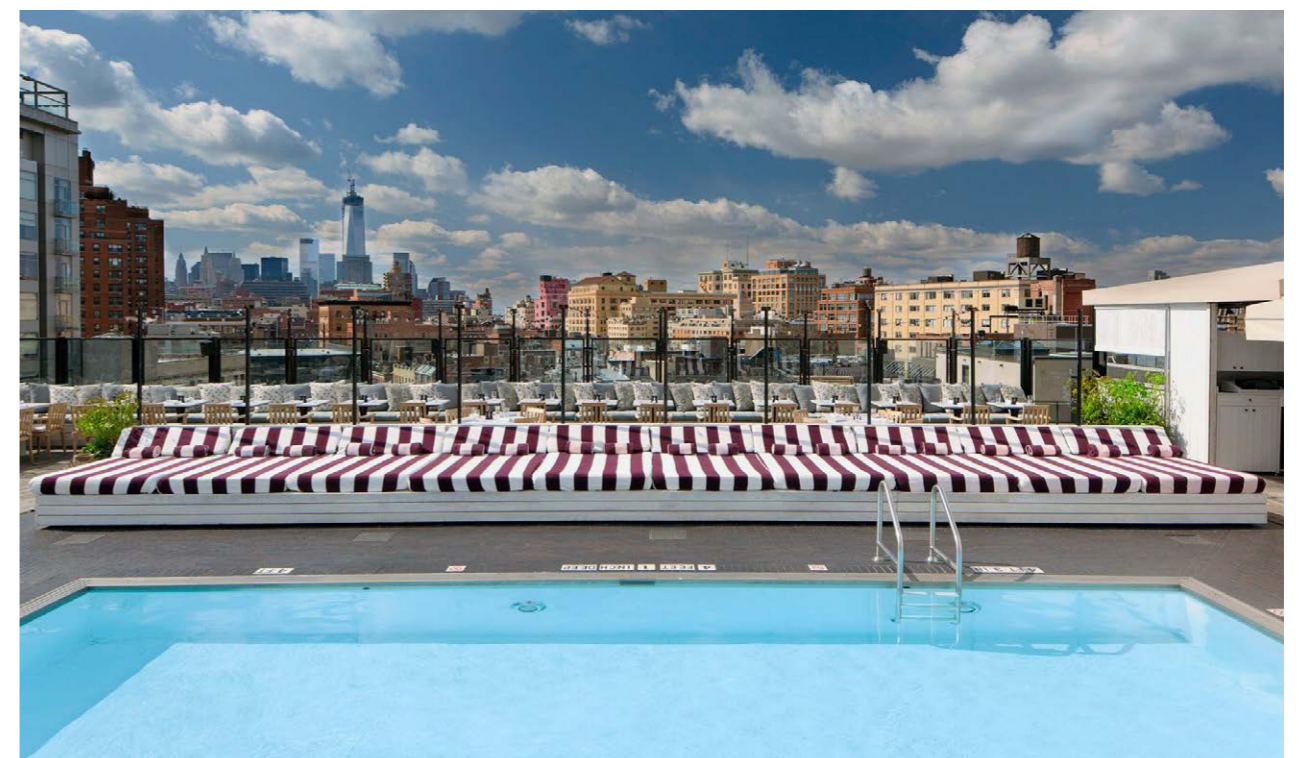

George Smith Outdoor

HOW IT ALL BEGAN

While creating the interior concept for Soho House New York, Nick Jones wanted to extend the comfort of the indoor George Smith furniture to the outdoor terrace, without compromising quality, comfort or aesthetic. We embraced this challenge and our project development department worked on several prototypes of different weather resistant materials. The prototypes were then left in the elements for an extended period of time before being returned to the workshop for examination.

The material formula we use today is based on the results from that original weather test, and we are proud to see the original outdoor furniture from Soho House New York is still in use a decade later.